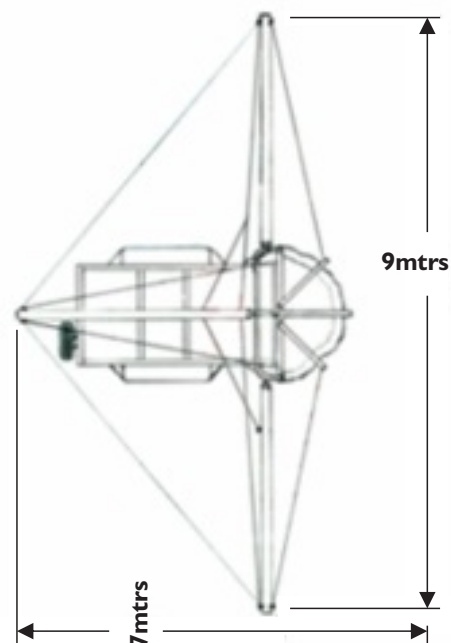

- ▶ An area of 4x7 metres or 9x7 metres depending on unit type
- ▶ A relatively flat surface, either grass or sealed
- ▶ A height clearance of 9 mtrs
- ▶ 10amp/240volt power source required (we can provide generators as an optional extra)