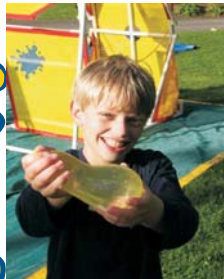

New

Splash'Em

The Ultimate Water FUN

What is Splash'Em?

Splash'Em is a NEW interactive water balloon game developed and manufactured by the team at Go Vertical Ltd, a company with 11 years experience in the New Zealand and European amusement industries.

Splash'Em is manufactured from a highly durable PVC material with an aluminium core. The Splash'Em unit is lightweight and has a high resistance to ultra violet light, giving it excellent durability. Each unit is designed to be easily and quickly collapsed and is extremely portable. It can be carried on a standard domestic trailer or utility vehicle.